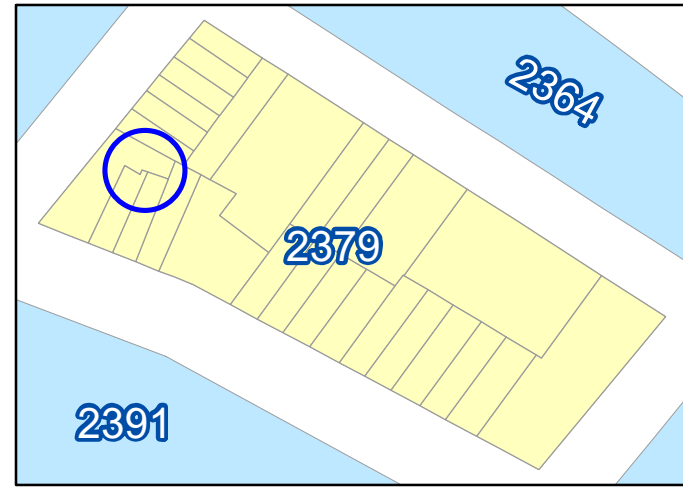

### NYC Digital Tax Map

Effective Date : 04-12-2022 14:51:21  
End Date : Current  
Brooklyn Block: 2379 Inset: 1

#### Legend

- Streets
- Miscellaneous Text
- Possession Hooks
- Boundary Lines
- Lot Face Possession Hooks
- Regular
- Underwater
- Tax Lot Polygon
- Condo Number
- Tax Block Polygon