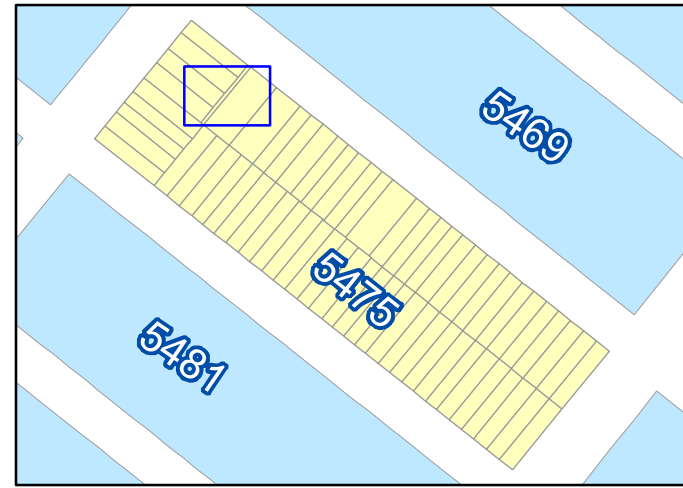

NYC Digital Tax Map

Effective Date : 12-06-2008 19:05:41

End Date : Current

Brooklyn Block: 5475 Inset: 1

Legend

- Streets
- Miscellaneous Text
- Possession Hooks
- Boundary Lines
- Lot Face Possession Hooks
- Regular
- Underwater
- Tax Lot Polygon
- Condo Number
- Tax Block Polygon