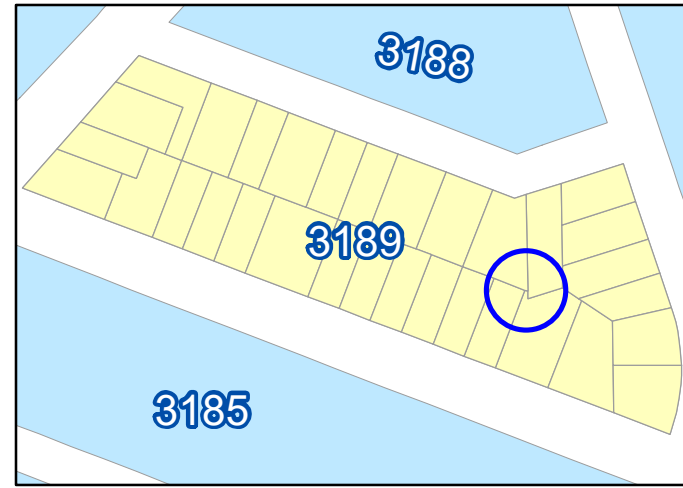

NYC Digital Tax Map

Effective Date : 10-29-2021 12:03:03

End Date : Current

Staten Island Block: 3189 Inset: 1

Legend

-  Streets
-  Miscellaneous Text
-  Possession Hooks
-  Boundary Lines
-  Lot Face Possession Hooks
-  Regular
-  Underwater
-  Tax Lot Polygon
-  Condo Number
-  Tax Block Polygon