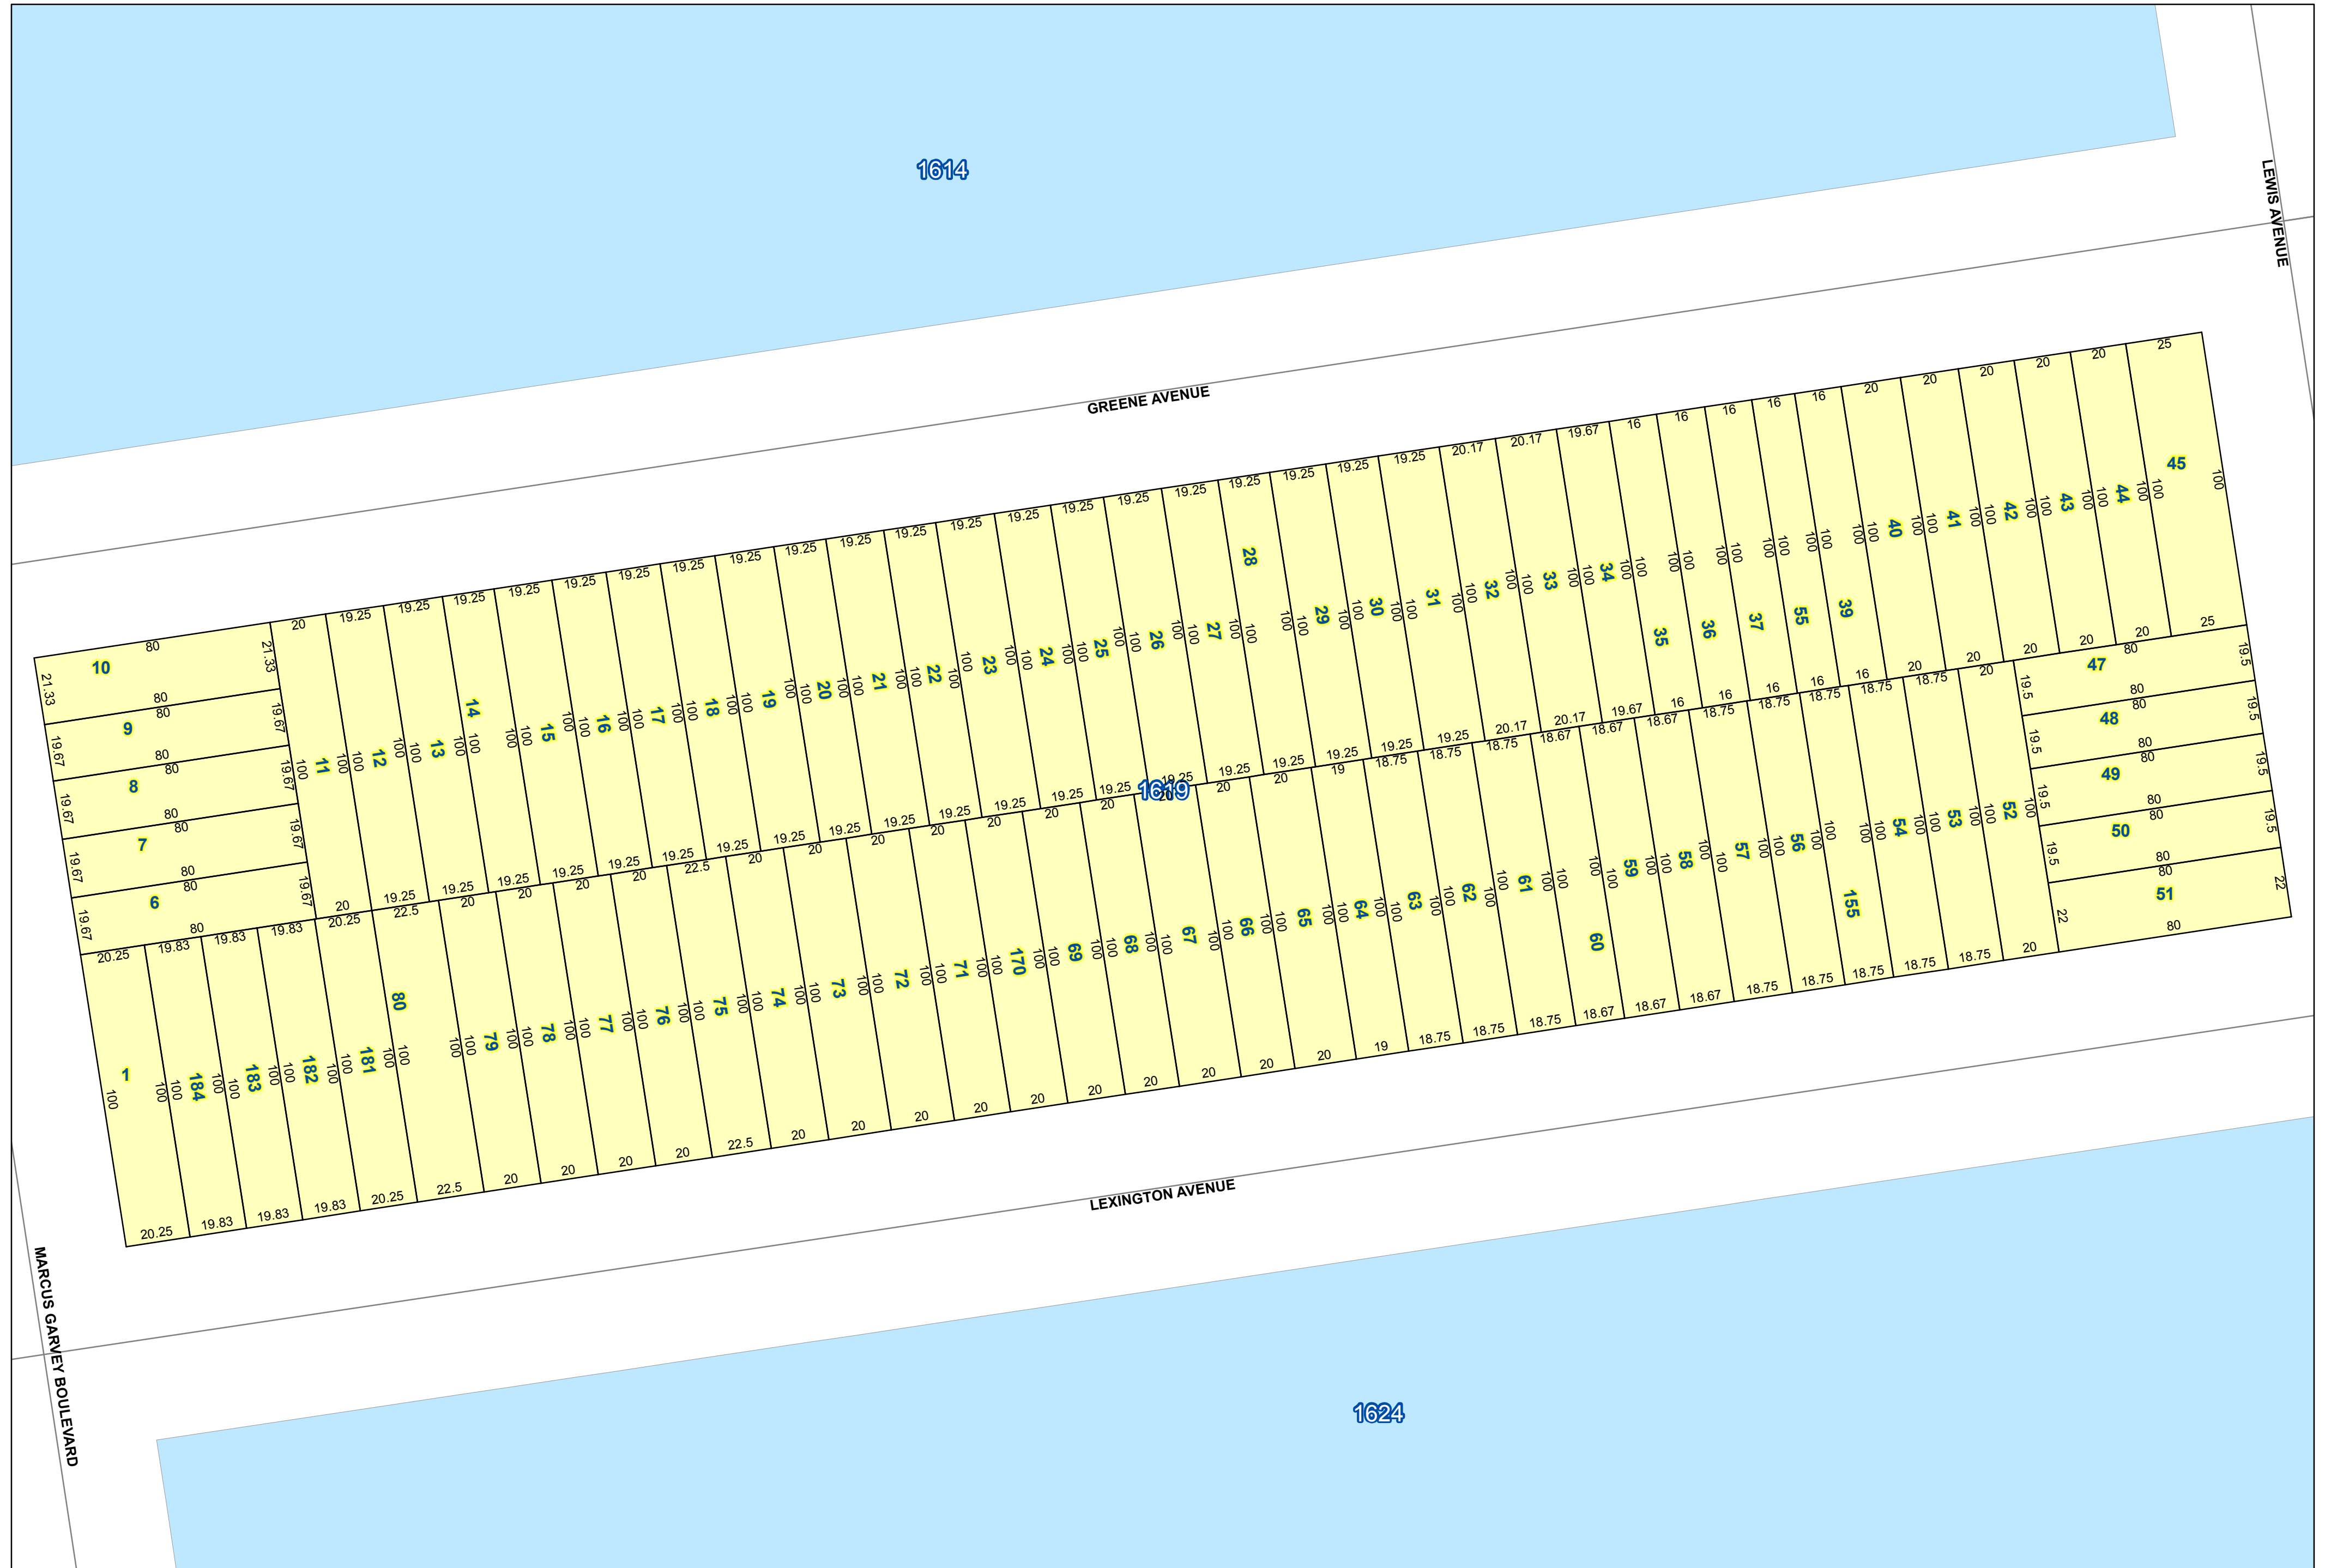

NYC Digital Tax Map

Effective Date : 07-31-2014 11:27:37

End Date : Current

Brooklyn Block: 1619

Legend

- Streets
- Miscellaneous Text
- Possession Hooks
- Boundary Lines
- Lot Face Possession Hooks
- Regular
- Underwater
- Tax Lot Polygon
- Condo Number
- Tax Block Polygon